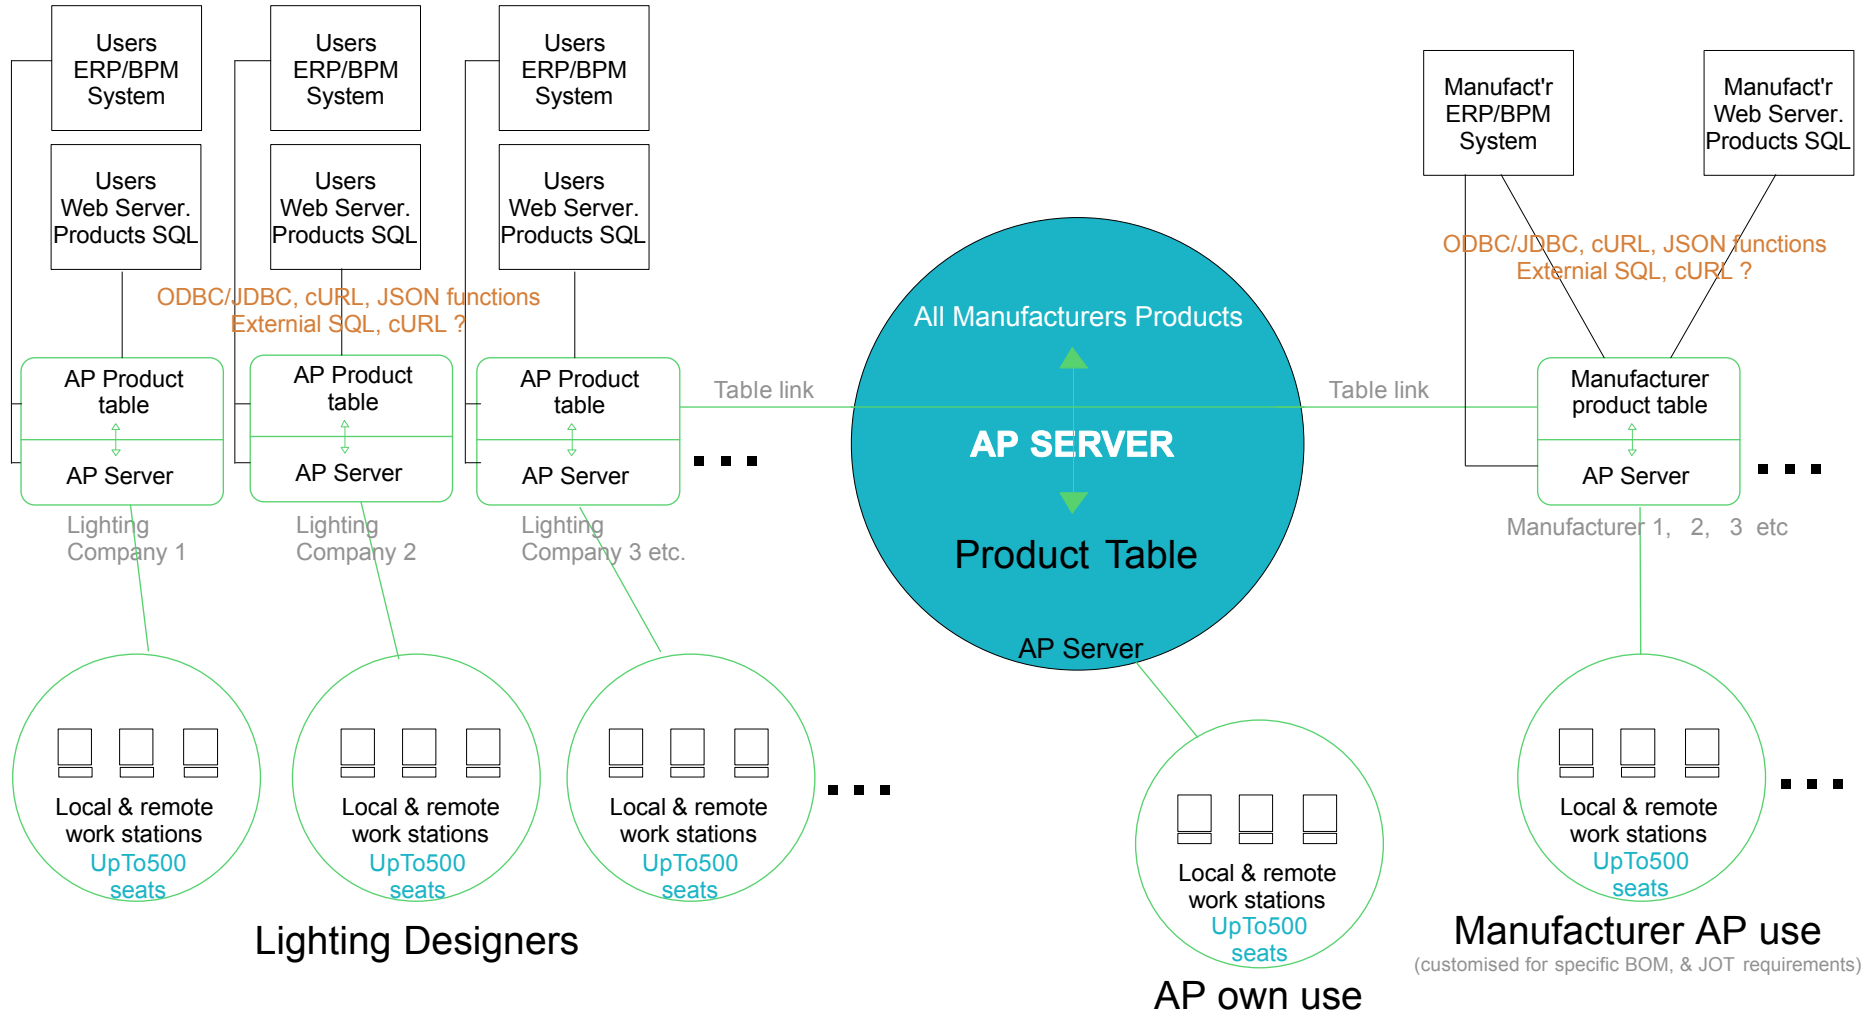

auto practice

AutoPractice
United Kingdom
info@autoppractice.co.uk
www.autoppractice.co.uk

— already developed
— integration options

Access Lighting
Specification
data quickly. Specify into
projects in seconds.
Includes .pdf and image
files.

The Lighting Designers & Manufacturers Network

AutoPractice

Global AP community. Luminaires shared - securley, no sensitive data shared

Server environment - product sharing

Lighting Designers

AP own use

Manufacturer AP use
(customised for specific BOM, & JOT requirements)